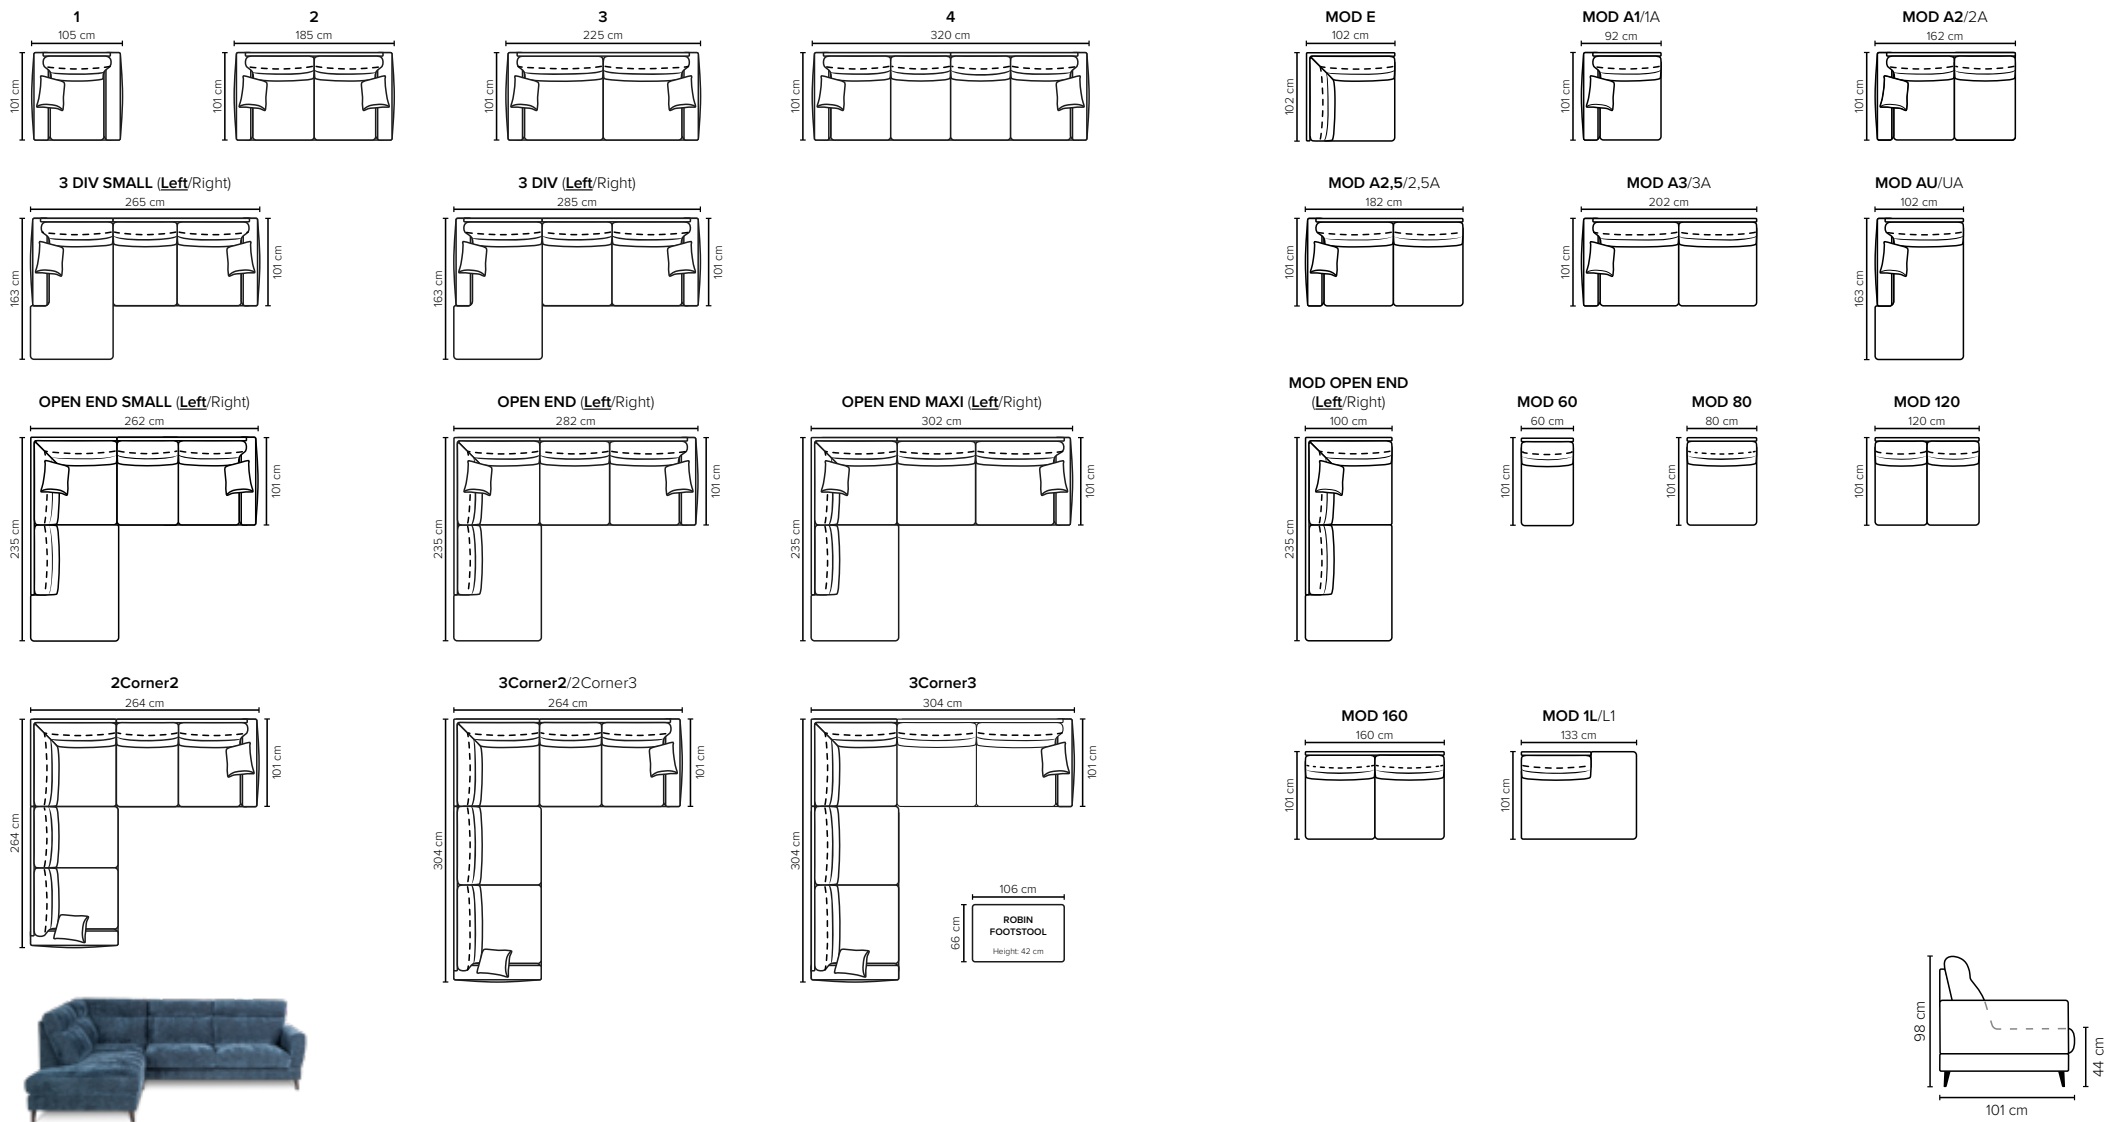

COMBINATIONS

Choose from available sofa models

bellus®

1. **SEAT:** Cloud System: Pocket springs + HR Foam 35 kg covered with memory foam and 200 g fiber
2. **BACK:** Silicized polyester fiber
   Loose seat cushions and fixed back cushions
3. **ARMREST:** Foam 30 kg

1. **DECO PILLOWS:** 1 deco pillow per armrest size 40x40 cm
2. **FRAME:** Plywood + wood
   No-Sag springs
3. **LEG OPTIONS:** Standard: Leg 50 (wooden, h: 12 cm)
   Optional: Leg 53 (metal, h: 13 cm)