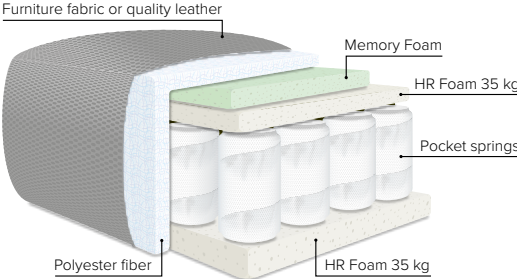

ROBIN

Whether it's family time or pastime with friends - Robin is soft, comfy and inviting

bellus[®]

cloud.

HIGH BACK COMFORT

COMBINATIONS

Choose from available sofa models

bellus®

- SEAT:** Cloud System: Pocket springs + HR Foam 35 kg covered with memory foam and 200 g fiber
- BACK:** Silicized polyester fiber
Loose seat cushions and fixed back cushions
- ARMREST:** Foam 30 kg

- DECO PILLOWS:** 1 deco pillow per armrest size 40x40 cm
- FRAME:** Plywood + wood
No-Sag springs
- LEG OPTIONS:** Standard: Leg 50 (wooden, h: 12 cm)
Optional: Leg 53 (metal, h: 13 cm)

All measurements are approximate, +/- 3 cm. Sofa height measured with leg 50. Please visit www.bellus.com for the latest product versions.