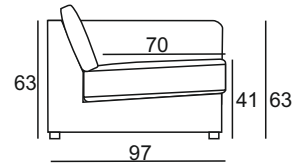

Steam

Steam 2,5PL-DR

Steam

PRODUCT INFORMATION

MEASUREMENTS:

	2,5PLR	DLR
WIDTH	172	105
HEIGHT	76	76
DEPTH	97	170

Dimensions may be differences +/- 3%, depending on the choice and configuration upholstery. Tolerance for dimensions of final product rises, due to the characteristic of model and fabric that has been chosen by client.

STANDARD:

Fixed upholstery

Plastic leegs

SEAT: filled in with foam HR-3032

To every module part following cushions are included:

40x40 cm - 2x

BACK: filled in with foam HR-3020

ELEMENTS: