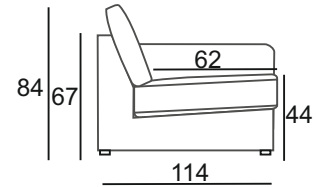

Milazzo

Milazzo 3PL-RCR-1,5AL-DmaxR

PRODUCT INFORMATION

MEASUREMENTS*:

	3PLR	RCL	3AL	Dmax
WIDTH	200	157	182	175
HEIGH	84	84	84	84
DEPTH	114	110	114	141

Dimensions may be differences +/- 3%, depending on the choice and configuration upholstery. Tolerance for dimensions of final product rises, due to the characteristic of model and fabric that has been chosen by client.

STANDARD:

Fixed upholstery.
Metal legs.

SEAT: filled in with foam HR-3032

BACK: filled in with crumb foam mixed with polyester siliconed fibre

ELEMENTS: