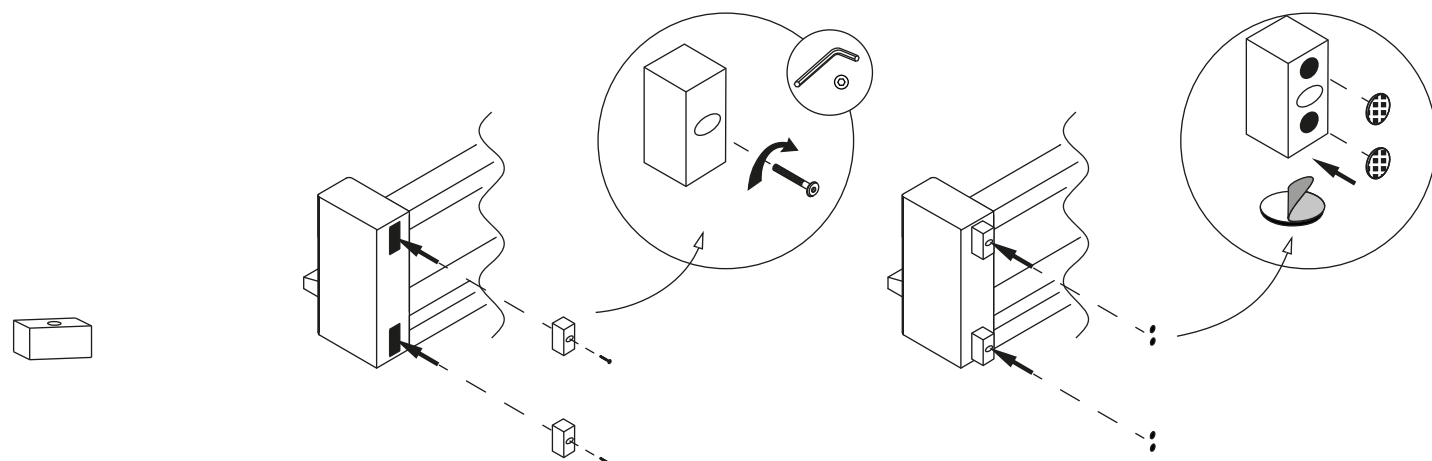

burhéns

ALL-IN
BAD BOY
BAROLO
BRANDON
CARRIE
ESTELLE
LUCA
MOOD
LEONARDO
KRONOS
SEASON
CHELSEA
HOPE
SAGA
BRUCE
EIRA
NAOMI

The frame is used for a variety of models and therefore there can be screw holes that are not relevant for your sofa.

A 1,5-SEATER, 2,5-MODULE

B 3-SEATER (2x100), 3,5-SEATER (2x120)

C 2 + 3 + & 3x + 3x + 3x

8 cm

The frame is used for a variety of models and therefore there can be screw holes that are not relevant for your sofa.

D

E

TOP VIEW

F 1,5+CHL, 2,5+CHL

The frame is used for a variety of models and therefore there can be screw holes that are not relevant for your sofa.

G

5 + 2x  + 2x 
3 cm

H