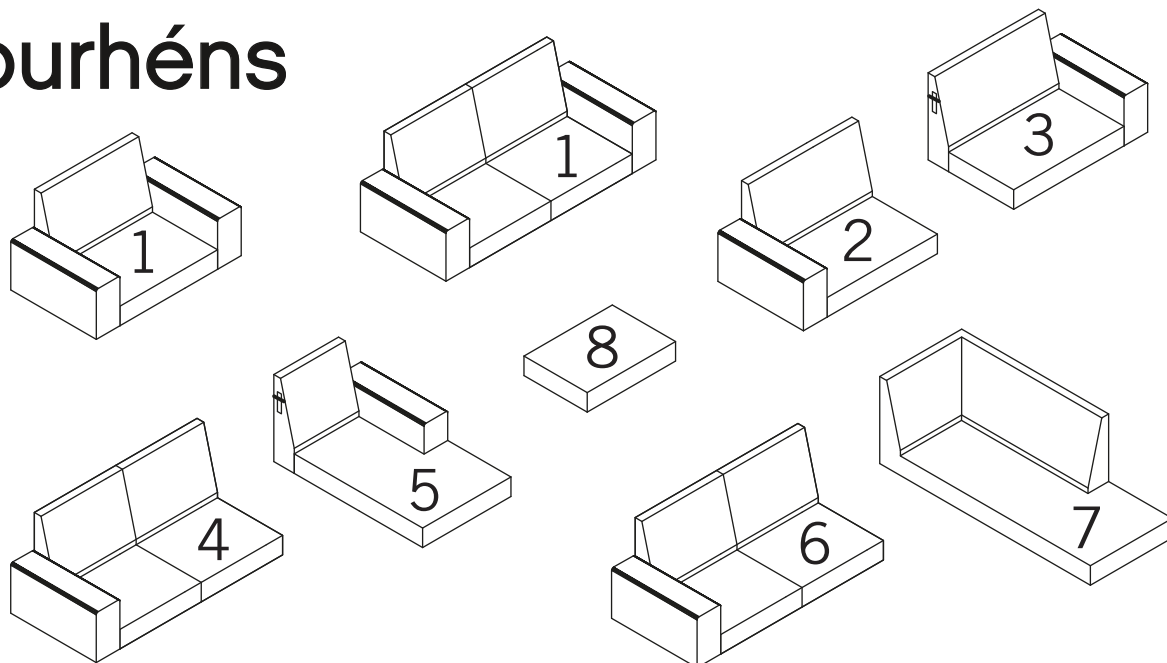

burhéns

ALL-IN
BAD BOY
BAROLO
BRANDON
CARRIE
ESTELLE
LUCA
MOOD
LEONARDO
KRONOS
SEASON
CHELSEA
HOPE
SAGA
BRUCE
EIRA
NAOMI

The frame is used for a variety of models and therefore there can be screw holes that are not relevant for your sofa.

A 1,5-SEATER, 2,5-MODULE

B 3-SEATER (2x100), 3,5-SEATER (2x120)

C 2 + 3 + & 3x + 3x + 3x

8 cm

The frame is used for a variety of models and therefore there can be screw holes that are not relevant for your sofa.

D

E

TOP VIEW

F 1,5+CHL, 2,5+CHL

The frame is used for a variety of models and therefore there can be screw holes that are not relevant for your sofa.

G

5 + 2x  + 2x 
3 cm

H