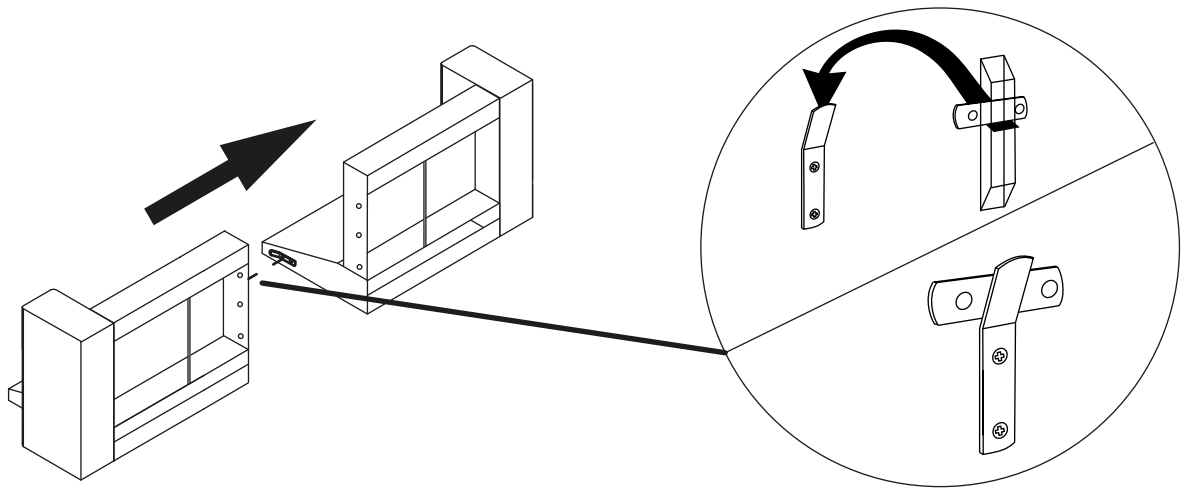

burhéns

ALL-IN
BAD BOY
BAROLO
BRANDON
CARRIE
ESTELLE
LUCA
MOOD
LEONARDO
KRONOS
SEASON
CHELSEA
HOPE
SAGA
BRUCE
EIRA
NAOMI

The frame is used for a variety of models and therefore there can be screw holes that are not relevant for your sofa.

A 1,5-SEATER, 2,5-MODULE

B 3-SEATER (2x100), 3,5-SEATER (2x120)

C 2 + 3 + & 3x + 3x + 3x

8 cm

The frame is used for a variety of models and therefore there can be screw holes that are not relevant for your sofa.

D

E

TOP VIEW

F 1,5+CHL, 2,5+CHL

The frame is used for a variety of models and therefore there can be screw holes that are not relevant for your sofa.

G

5 + 2x  + 2x 
3 cm

H