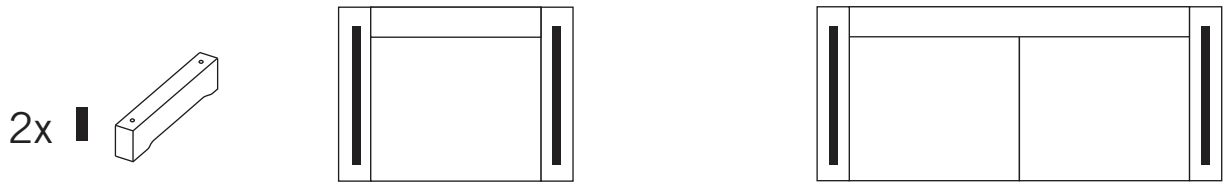

burhéns

ALL-IN
BAD BOY
BAROLO
BRANDON
CARRIE
ESTELLE
LUCA
MOOD
LEONARDO
KRONOS
SEASON
CHELSEA
HOPE
SAGA
BRUCE
EIRA
NAOMI

The frame is used for a variety of models and therefore there can be screw holes that are not relevant for your sofa.

A 1,5-SEATER, 2,5-MODULE

B 3-SEATER (2x100), 3,5-SEATER (2x120)

C 2 + 3 + & 3x + 3x + 3x

8 cm

The frame is used for a variety of models and therefore there can be screw holes that are not relevant for your sofa.

D

E

TOP VIEW

F 1,5+CHL, 2,5+CHL

The frame is used for a variety of models and therefore there can be screw holes that are not relevant for your sofa.

G

5 + 2x  + 2x 
3 cm

H