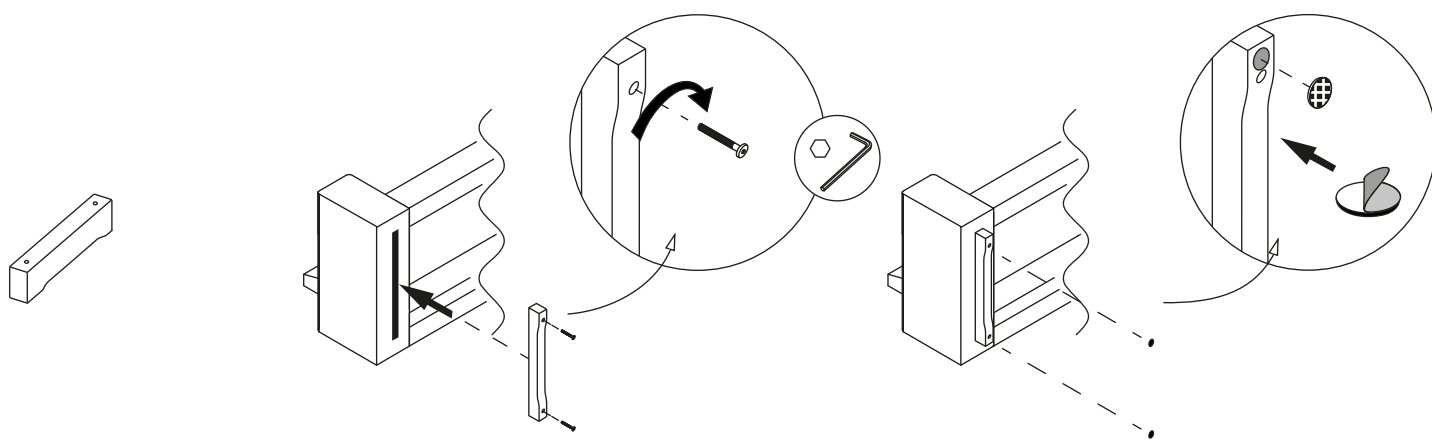

burhéns

ALL-IN
BAD BOY
BAROLO
BRANDON
CARRIE
ESTELLE
LUCA
MOOD
LEONARDO
KRONOS
SEASON
CHELSEA
HOPE
SAGA
BRUCE
EIRA
NAOMI

The frame is used for a variety of models and therefore there can be screw holes that are not relevant for your sofa.

A 1,5-SEATER, 2,5-MODULE

B 3-SEATER (2x100), 3,5-SEATER (2x120)

C 2 + 3 + & 3x + 3x + 3x

8 cm

The frame is used for a variety of models and therefore there can be screw holes that are not relevant for your sofa.

D

E

TOP VIEW

F 1,5+CHL, 2,5+CHL

The frame is used for a variety of models and therefore there can be screw holes that are not relevant for your sofa.

G

5 + 2x  + 2x 
3 cm

H