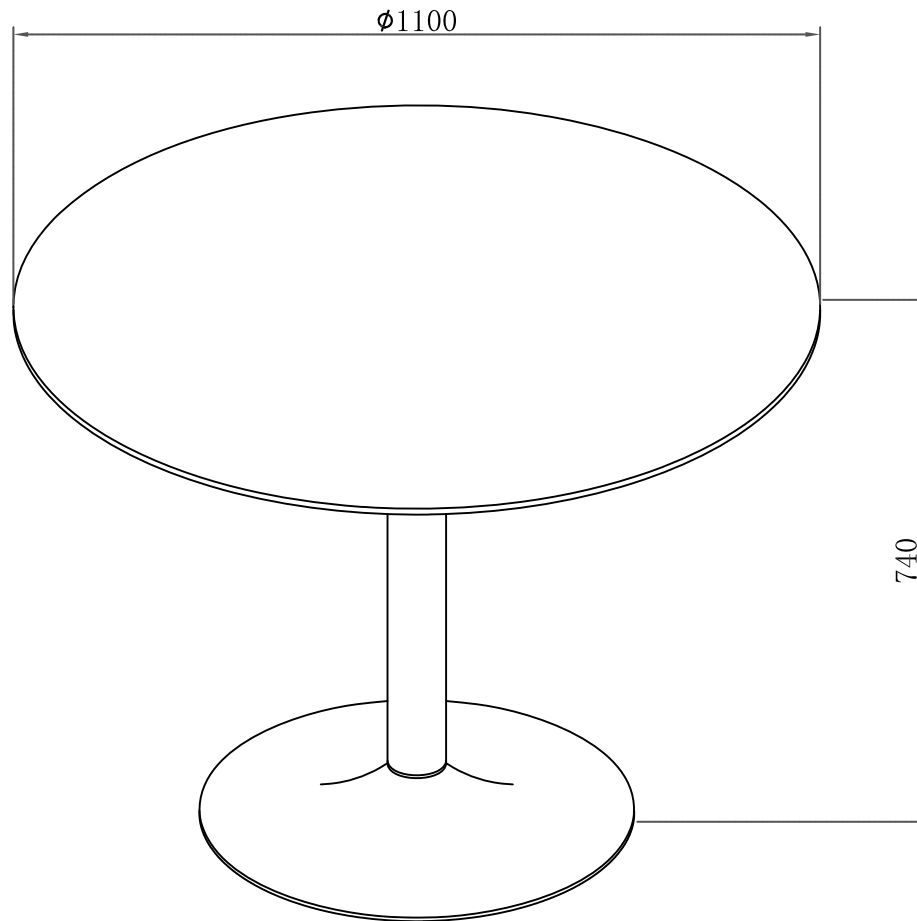

# Ibiza

NO.	SIZE	QTY
1	Ø1100x18	1
2	800x800x20	1
3	120x120x613.5	1
4	Ø593x85	1

M6x12mm  
Ax4

M6x30mm  
Bx4

Ø79/Ø43mm  
Cx1

Ø70x3mm  
Dx1

16/Ø10x3mm  
Ex1

M10x90mm  
Fx1

4mm  
Gx1

8mm  
Hx1

M6x90mm  
Kx1

Ø9/6x1.5mm  
Lx1

1

NO.	HARDWARE	QTY
A		4
G		1

2

NO.	HARDWARE	QTY
B		4
G		1