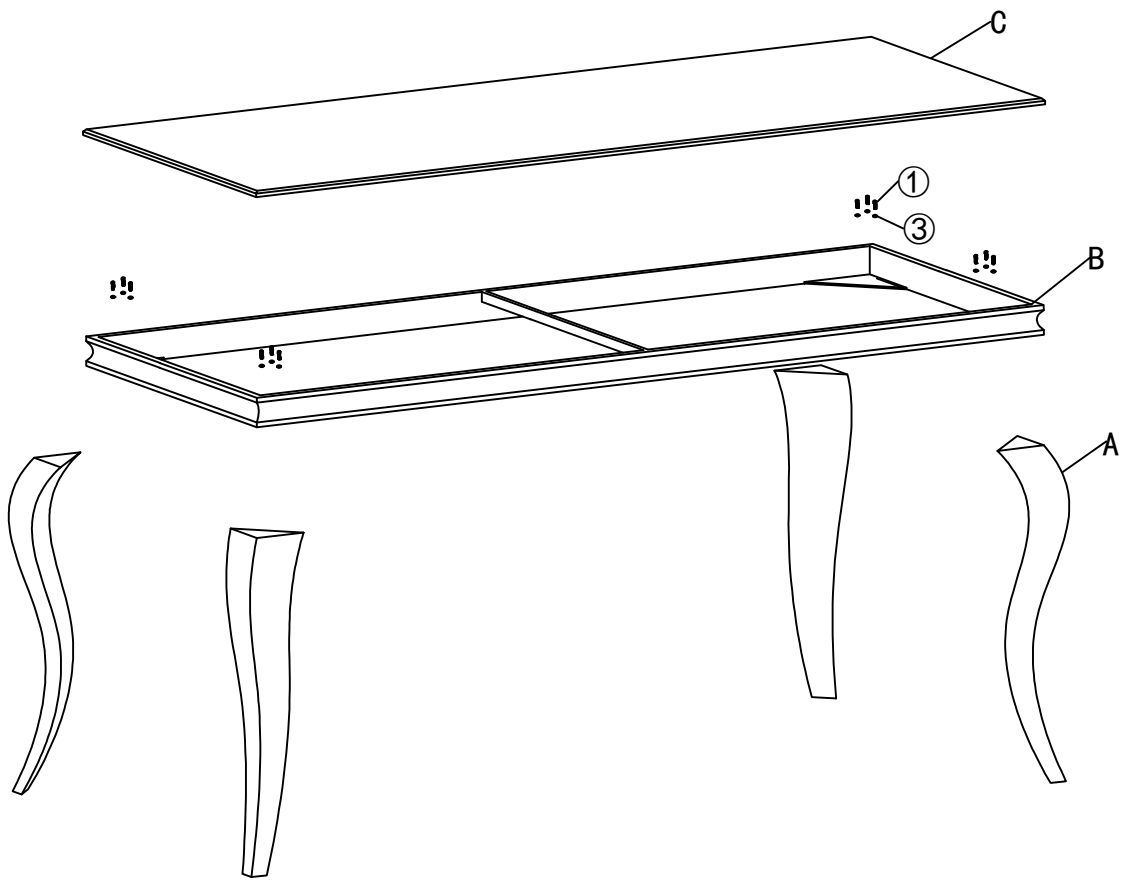

# 802 CONSOLE TABLE INSTALLATION

components				parts				
A	table leg		×4	①	screw		M10*16	×12
				②	allen key		M8	×1
B	frame		×1	③	shim		*	×12
				C	table top		×1	

1

2