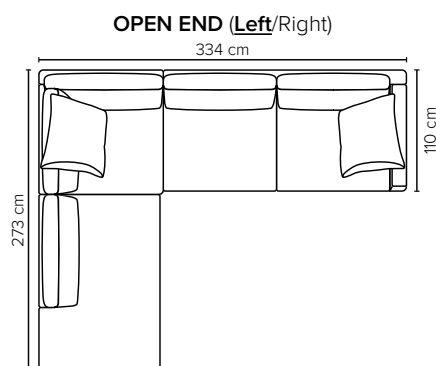

COMBINATIONS

Choose from available sofa models

MODULES

Design your own sofa

bellus®

- **SEAT:** Cloud^{Plus} System: Pocket springs + HR Foam 35 kg + on top feather mixed with shredded foam
- **BACK:** Siliconized polyester fiber
  Loose seat cushions and loose back cushions
- **ARMREST:** Foam 25-30 kg

- **DECO PILLOWS:** Filling: feather mixed with shredded foam
  1 deco pillow per armrest size 60x65 cm
  1 deco pillow per corner size 60x65 cm
  Note: Loveseat has 1 deco pillow size 60x65 cm
- **FRAME:** Plywood + wood + foam 25 kg
- **LEG OPTIONS:** No leg choices available for this sofa