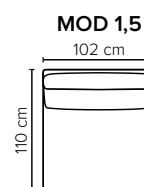

COMBINATIONS

Choose from available sofa models

MODULES

Design your own sofa

bellus®

- **SEAT:** Cloud^{Plus} System: Pocket springs + HR Foam 35 kg + on top feather mixed with shredded foam
- **BACK:** Siliconized polyester fiber
  Loose seat cushions and loose back cushions
- **ARMREST:** Foam 25-30 kg

- **DECO PILLOWS:** Filling: feather mixed with shredded foam
  1 deco pillow per armrest size 60x65 cm
  1 deco pillow per corner size 60x65 cm
  Note: Loveseat has 1 deco pillow size 60x65 cm
- **FRAME:** Plywood + wood + foam 25 kg
- **LEG OPTIONS:** No leg choices available for this sofa