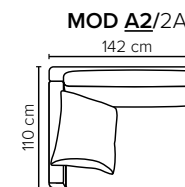

COMBINATIONS

Choose from available sofa models

MODULES

Design your own sofa

bellus®

- **SEAT:** Cloud^{Plus} System: Pocket springs + HR Foam 35 kg + on top feather mixed with shredded foam
- **BACK:** Siliconized polyester fiber
  Loose seat cushions and loose back cushions
- **ARMREST:** Foam 25-30 kg

- **DECO PILLOWS:** Filling: feather mixed with shredded foam
  1 deco pillow per armrest size 60x65 cm
  1 deco pillow per corner size 60x65 cm
  Note: Loveseat has 1 deco pillow size 60x65 cm
- **FRAME:** Plywood + wood + foam 25 kg
- **LEG OPTIONS:** No leg choices available for this sofa