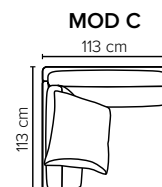

COMBINATIONS

Choose from available sofa models

MODULES

Design your own sofa

bellus®

- **SEAT:** Cloud^{Plus} System: Pocket springs + HR Foam 35 kg + on top feather mixed with shredded foam
- **BACK:** Siliconized polyester fiber
  Loose seat cushions and loose back cushions
- **ARMREST:** Foam 25-30 kg

- **DECO PILLOWS:** Filling: feather mixed with shredded foam
  1 deco pillow per armrest size 60x65 cm
  1 deco pillow per corner size 60x65 cm
  Note: Loveseat has 1 deco pillow size 60x65 cm
- **FRAME:** Plywood + wood + foam 25 kg
- **LEG OPTIONS:** No leg choices available for this sofa