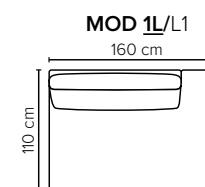

COMBINATIONS

Choose from available sofa models

MODULES

Design your own sofa

bellus®

- **SEAT:** Cloud^{Plus} System: Pocket springs + HR Foam 35 kg + on top feather mixed with shredded foam
- **BACK:** Siliconized polyester fiber
  Loose seat cushions and loose back cushions
- **ARMREST:** Foam 25-30 kg

- **DECO PILLOWS:** Filling: feather mixed with shredded foam
  1 deco pillow per armrest size 60x65 cm
  1 deco pillow per corner size 60x65 cm
  Note: Loveseat has 1 deco pillow size 60x65 cm
- **FRAME:** Plywood + wood + foam 25 kg
- **LEG OPTIONS:** No leg choices available for this sofa