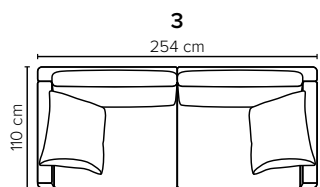

COMBINATIONS

Choose from available sofa models

MODULES

Design your own sofa

bellus®

- **SEAT:** Cloud^{Plus} System: Pocket springs + HR Foam 35 kg + on top feather mixed with shredded foam
- **BACK:** Siliconized polyester fiber
  Loose seat cushions and loose back cushions
- **ARMREST:** Foam 25-30 kg

- **DECO PILLOWS:** Filling: feather mixed with shredded foam
  1 deco pillow per armrest size 60x65 cm
  1 deco pillow per corner size 60x65 cm
  Note: Loveseat has 1 deco pillow size 60x65 cm
- **FRAME:** Plywood + wood + foam 25 kg
- **LEG OPTIONS:** No leg choices available for this sofa