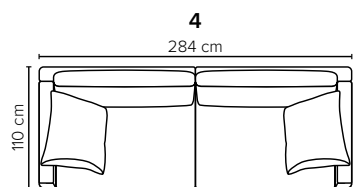

COMBINATIONS

Choose from available sofa models

MODULES

Design your own sofa

bellus®

- **SEAT:** Cloud^{Plus} System: Pocket springs + HR Foam 35 kg + on top feather mixed with shredded foam
- **BACK:** Siliconized polyester fiber
  Loose seat cushions and loose back cushions
- **ARMREST:** Foam 25-30 kg

- **DECO PILLOWS:** Filling: feather mixed with shredded foam
  1 deco pillow per armrest size 60x65 cm
  1 deco pillow per corner size 60x65 cm
  Note: Loveseat has 1 deco pillow size 60x65 cm
- **FRAME:** Plywood + wood + foam 25 kg
- **LEG OPTIONS:** No leg choices available for this sofa