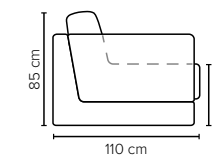

COMBINATIONS

Choose from available sofa models

MODULES

Design your own sofa

bellus®

- **SEAT:** Cloud^{Plus} System: Pocket springs + HR Foam 35 kg + on top feather mixed with shredded foam
- **BACK:** Siliconized polyester fiber
  Loose seat cushions and loose back cushions
- **ARMREST:** Foam 25-30 kg

- **DECO PILLOWS:** Filling: feather mixed with shredded foam
  1 deco pillow per armrest size 60x65 cm
  1 deco pillow per corner size 60x65 cm
  Note: Loveseat has 1 deco pillow size 60x65 cm
- **FRAME:** Plywood + wood + foam 25 kg
- **LEG OPTIONS:** No leg choices available for this sofa