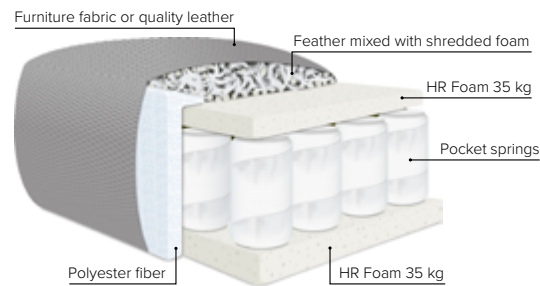

# ARENA

Spacious seating options and clean-lined, low-profile silhouette

bellus<sup>®</sup>

# bellus®

- SEAT:** Cloud<sup>Plus</sup> System: Pocket springs + HR Foam 35 kg + on top feather mixed with shredded foam
- BACK:** Siliconized polyester fiber  
Loose seat cushions and loose back cushions
- ARMREST:** Foam 25-30 kg

- DECO PILLOWS:** Filling: feather mixed with shredded foam  
1 deco pillow per armrest size 60x65 cm  
1 deco pillow per corner size 60x65 cm  
**Note:** Loveseat has 1 deco pillow size 60x65 cm
- FRAME:** Plywood + wood + foam 25 kg
- LEG OPTIONS:** No leg choices available for this sofa