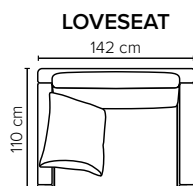

COMBINATIONS

Choose from available sofa models

MODULES

Design your own sofa

bellus®

- **SEAT:** Cloud^{Plus} System: Pocket springs + HR Foam 35 kg + on top feather mixed with shredded foam
- **BACK:** Siliconized polyester fiber
  Loose seat cushions and loose back cushions
- **ARMREST:** Foam 25-30 kg

- **DECO PILLOWS:** Filling: feather mixed with shredded foam
  1 deco pillow per armrest size 60x65 cm
  1 deco pillow per corner size 60x65 cm
  Note: Loveseat has 1 deco pillow size 60x65 cm
- **FRAME:** Plywood + wood + foam 25 kg
- **LEG OPTIONS:** No leg choices available for this sofa