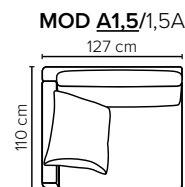

COMBINATIONS

Choose from available sofa models

MODULES

Design your own sofa

bellus®

- **SEAT:** Cloud^{Plus} System: Pocket springs + HR Foam 35 kg + on top feather mixed with shredded foam
- **BACK:** Siliconized polyester fiber
  Loose seat cushions and loose back cushions
- **ARMREST:** Foam 25-30 kg

- **DECO PILLOWS:** Filling: feather mixed with shredded foam
  1 deco pillow per armrest size 60x65 cm
  1 deco pillow per corner size 60x65 cm
  Note: Loveseat has 1 deco pillow size 60x65 cm
- **FRAME:** Plywood + wood + foam 25 kg
- **LEG OPTIONS:** No leg choices available for this sofa