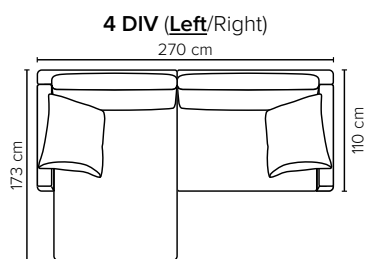

COMBINATIONS

Choose from available sofa models

MODULES

Design your own sofa

bellus®

- **SEAT:** Cloud^{Plus} System: Pocket springs + HR Foam 35 kg + on top feather mixed with shredded foam
- **BACK:** Siliconized polyester fiber
  Loose seat cushions and loose back cushions
- **ARMREST:** Foam 25-30 kg

- **DECO PILLOWS:** Filling: feather mixed with shredded foam
  1 deco pillow per armrest size 60x65 cm
  1 deco pillow per corner size 60x65 cm
  Note: Loveseat has 1 deco pillow size 60x65 cm
- **FRAME:** Plywood + wood + foam 25 kg
- **LEG OPTIONS:** No leg choices available for this sofa