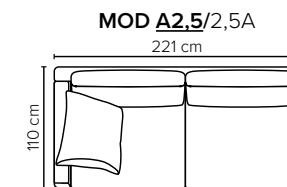

COMBINATIONS

Choose from available sofa models

MODULES

Design your own sofa

bellus®

- **SEAT:** Cloud^{Plus} System: Pocket springs + HR Foam 35 kg + on top feather mixed with shredded foam
- **BACK:** Siliconized polyester fiber
  Loose seat cushions and loose back cushions
- **ARMREST:** Foam 25-30 kg

- **DECO PILLOWS:** Filling: feather mixed with shredded foam
  1 deco pillow per armrest size 60x65 cm
  1 deco pillow per corner size 60x65 cm
  Note: Loveseat has 1 deco pillow size 60x65 cm
- **FRAME:** Plywood + wood + foam 25 kg
- **LEG OPTIONS:** No leg choices available for this sofa