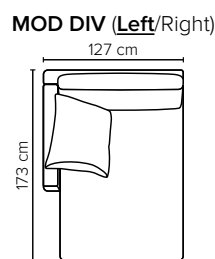

COMBINATIONS

Choose from available sofa models

MODULES

Design your own sofa

bellus®

- **SEAT:** Cloud^{Plus} System: Pocket springs + HR Foam 35 kg + on top feather mixed with shredded foam
- **BACK:** Siliconized polyester fiber
  Loose seat cushions and loose back cushions
- **ARMREST:** Foam 25-30 kg

- **DECO PILLOWS:** Filling: feather mixed with shredded foam
  1 deco pillow per armrest size 60x65 cm
  1 deco pillow per corner size 60x65 cm
  Note: Loveseat has 1 deco pillow size 60x65 cm
- **FRAME:** Plywood + wood + foam 25 kg
- **LEG OPTIONS:** No leg choices available for this sofa