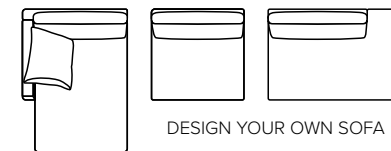

# ARENA

Spacious seating options and clean-lined, low-profile silhouette

bellus<sup>®</sup>

- DECO PILLOWS:** Filling: feather mixed with shredded foam  
1 deco pillow per armrest size 60x65 cm  
1 deco pillow per corner size 60x65 cm  
**Note:** Loveseat has 1 deco pillow size 60x65 cm
- FRAME:** Plywood + wood + foam 25 kg
- LEG OPTIONS:** No leg choices available for this sofa