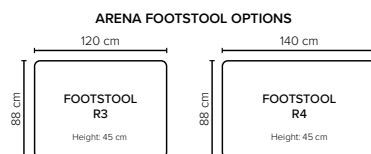

COMBINATIONS

Choose from available sofa models

MODULES

Design your own sofa

bellus®

- **SEAT:** Cloud^{Plus} System: Pocket springs + HR Foam 35 kg + on top feather mixed with shredded foam
- **BACK:** Siliconized polyester fiber
  Loose seat cushions and loose back cushions
- **ARMREST:** Foam 25-30 kg

- **DECO PILLOWS:** Filling: feather mixed with shredded foam
  1 deco pillow per armrest size 60x65 cm
  1 deco pillow per corner size 60x65 cm
  Note: Loveseat has 1 deco pillow size 60x65 cm
- **FRAME:** Plywood + wood + foam 25 kg
- **LEG OPTIONS:** No leg choices available for this sofa